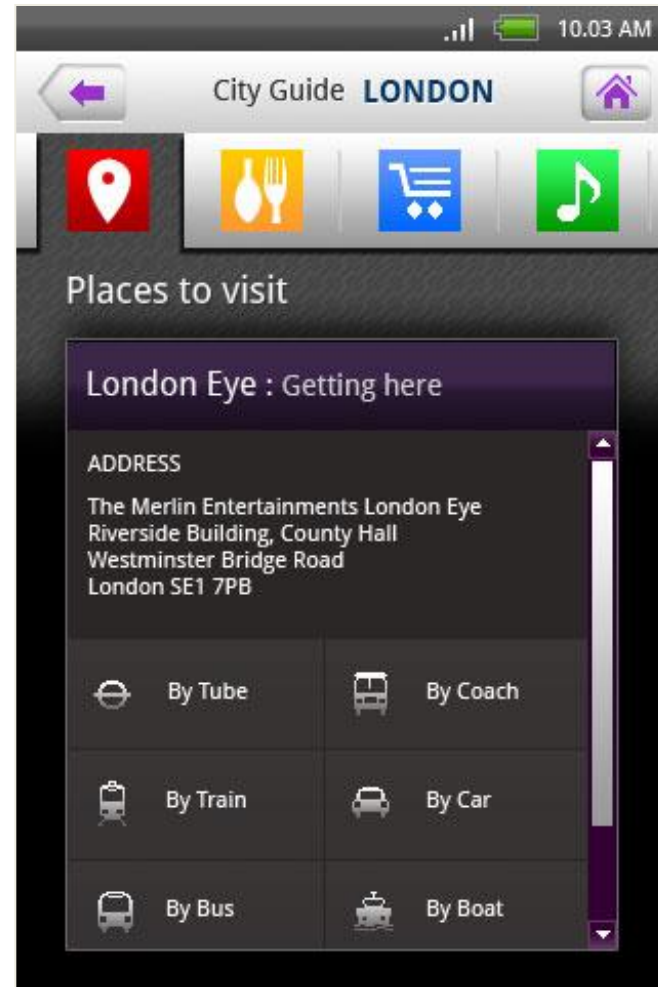

Android Application

The contextual menu was key thing for any user, in addition to the information displayed. The menu was designed around the users' "mental model" and user vocabulary.

Android Application